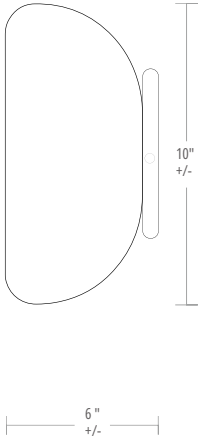

ORI SCONCE

FROM \$1800

GLASS OPTIONS

-  moonlight
-  golden hour
-  sunrise

METAL OPTIONS

- brushed brass

The Ori Sconce is inspired by the origin of something new. Ori means "to rise" in Latin. Shown in Golden Hour.

MATERIALS

glass
brass parts

DIMENSIONS

10L x 10W x 6D inches
*size varies within 1"

CERTIFICATION

LED ILLUMINATION

Voltage: 120V AC
Dimmable: Yes
Wattage: 6W
Lumens: 420 | CRI>90
Driver: On Board
Temperature: 3000K (warm white)
IP Rating: IP20