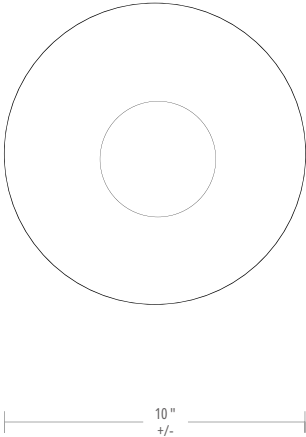

ORI SCONCE

FROM \$1800

GLASS OPTIONS

-  moonlight
-  golden hour
-  sunrise

METAL OPTIONS

- brushed brass

The Ori Sconce is inspired by the origin of something new. Ori means "to rise" in Latin. Shown in Golden Hour.

MATERIALS

glass
brass parts

DIMENSIONS

10L x 10W x 6D inches
*size varies within 1"

CERTIFICATION

LED ILLUMINATION

Voltage: 120V AC
Dimmable: Yes
Wattage: 6W
Lumens: 420 | CRI>90
Driver: On Board
Temperature: 3000K (warm white)
IP Rating: IP20